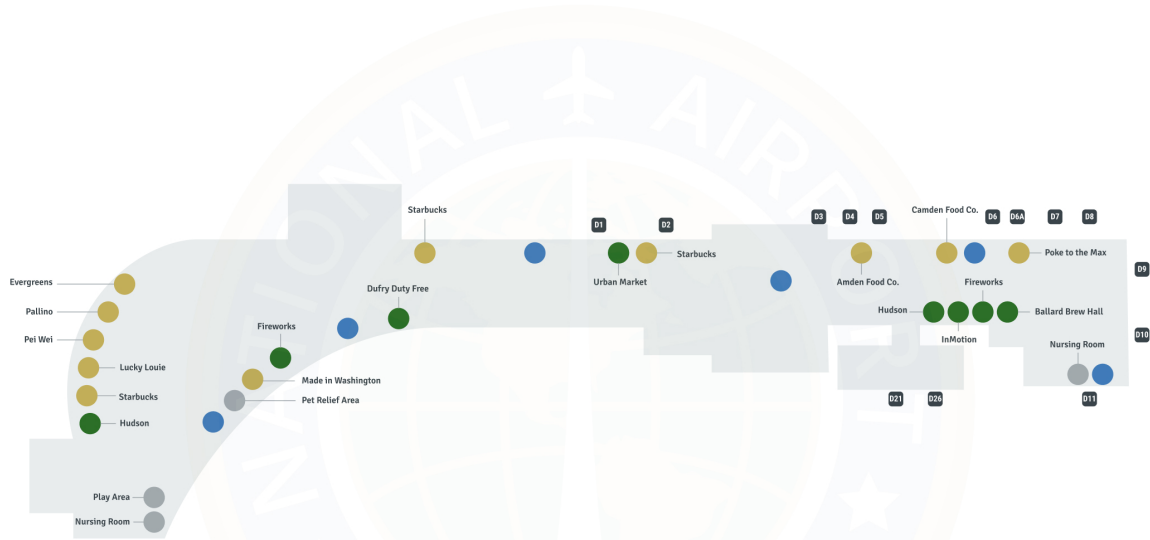

Seattle-Tacoma Airport SEA | Concourse D

Seattle - Tacoma International Airport - Concourse D

Map Legend

- Airport Services
- Restroom
- Dining
- Shopping
- Gates

Airport Guide © 2024 All Rights Reserved.