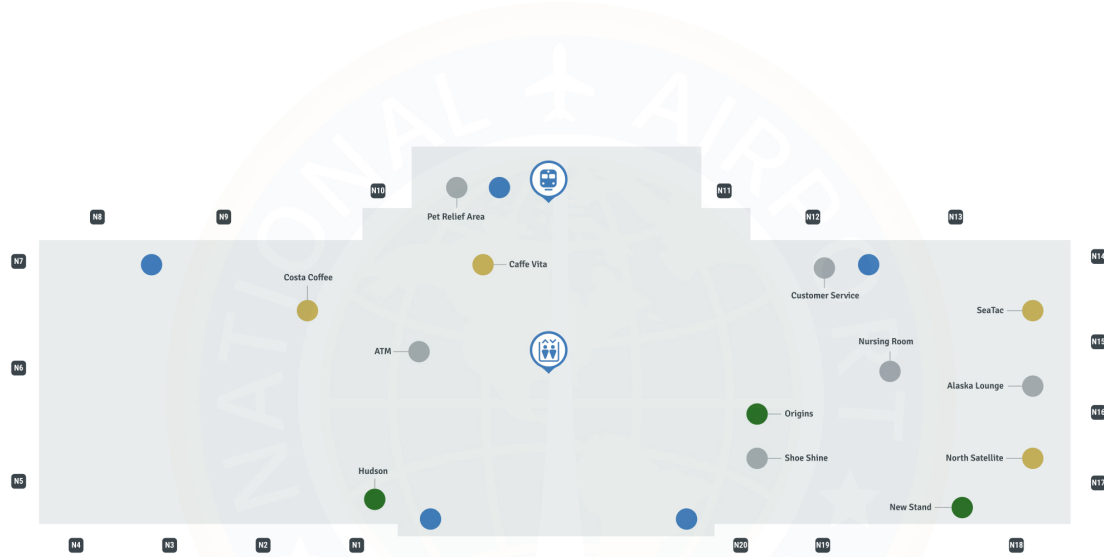

# Seattle-Tacoma Airport SEA | Concourse N

## Seattle - Tacoma International Airport - Concourse N

### Map Legend

- Airport Services
- Restroom
- Dining
- Shopping
- Train
- Elevator
- Gates