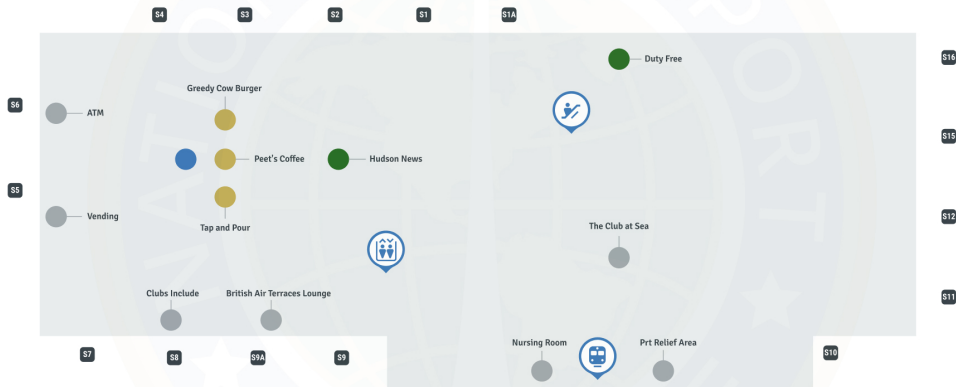

Seattle-Tacoma Airport SEA | Concourse S

Seattle - Tacoma International Airport - Concourse S

Map Legend

- Airport Services
- Restroom
- Dining
- Shopping
- Elevator
- Escalator
- Train
- Gates