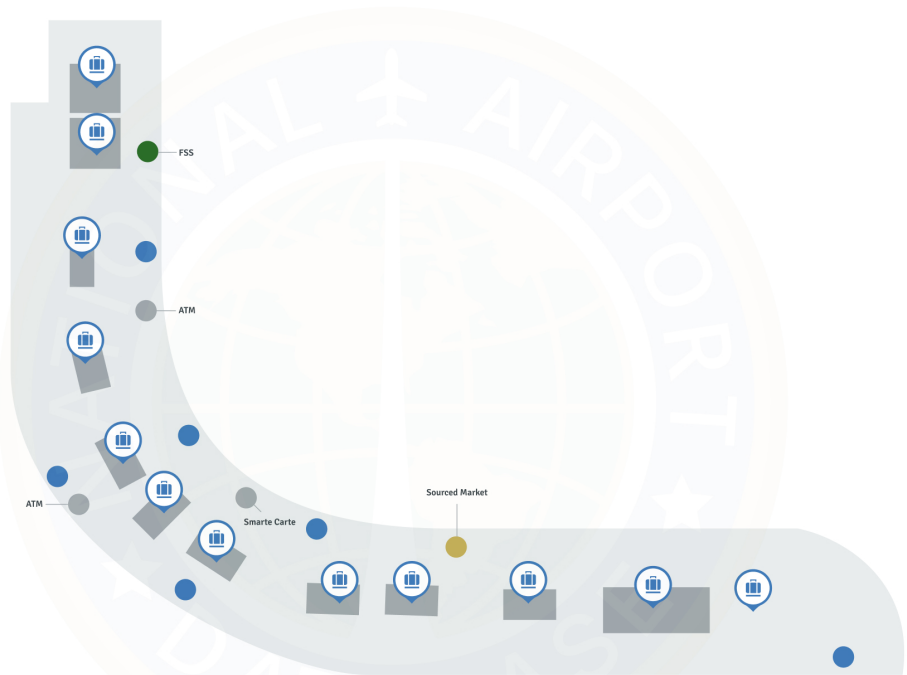

Seattle-Tacoma Airport SEA | Central Terminal

Seattle - Tacoma International Airport - Central Terminal

Map Legend

- Airport Services
- Restroom
- Dining
- Shopping
- TSA Security Checkpoint

Airport Guide © 2024 All Rights Reserved.

Seattle - Tacoma International Airport - Ticketing

Map Legend

- Airport Services
- Restroom
- Dining
- Shopping
- ☒ Elevator
- ☒ Escalator

Seattle - Tacoma International Airport - Baggage Claim

Map Legend

- Airport Services
- Restroom
- Dining
- Shopping
- 🧳 Baggage Claim