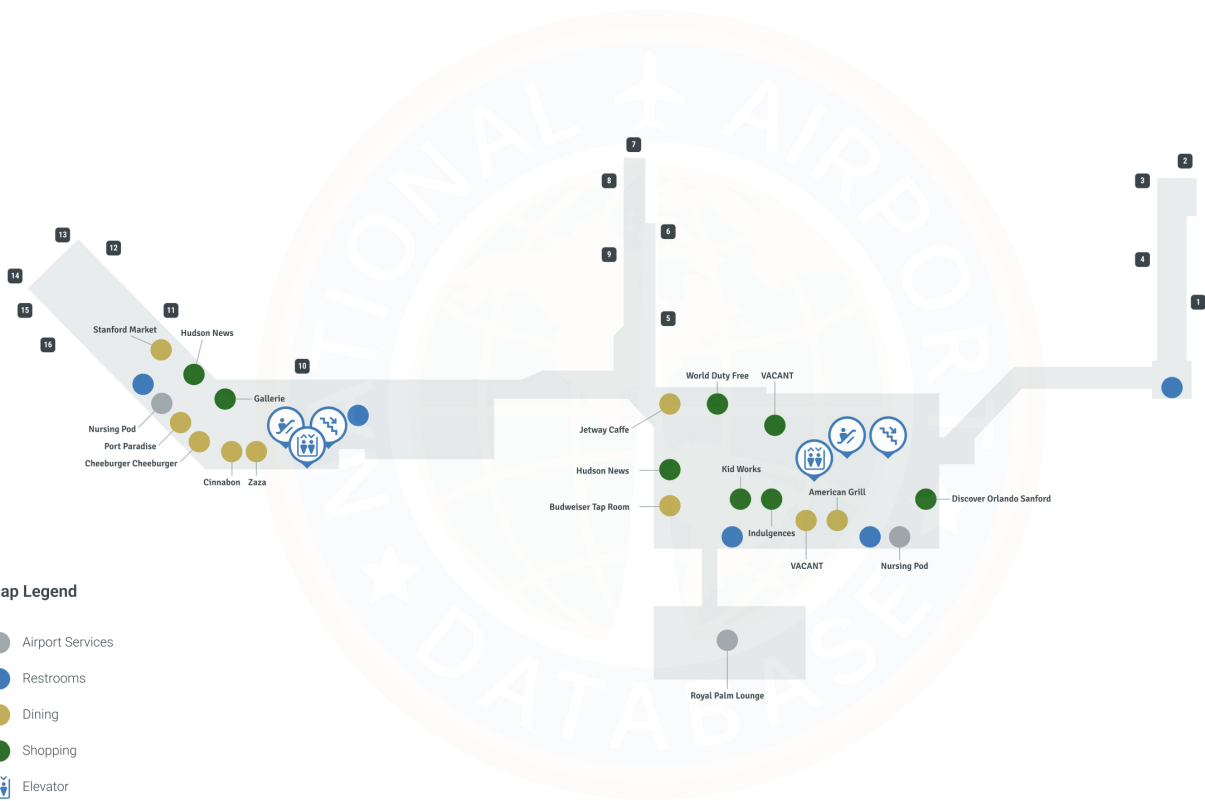

Orlando Sanford Airport SFB | Terminal A

Airlines Served

Allegiant Airlines Sun Country Airlines

Orlando Sanford International Airport - Level Two

Map Legend

- Airport Services
- Restrooms
- Dining
- Shopping
- Elevator
- Escalator
- Stairs
- Gates