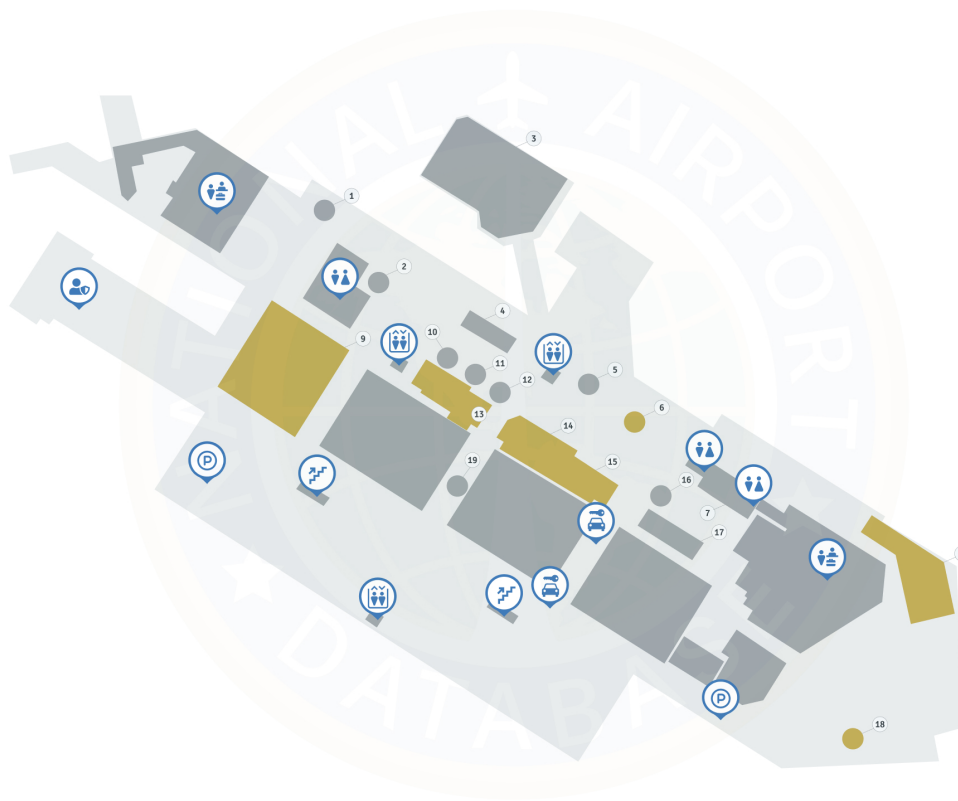

St Louis Airport STL | Concourse B

St Louis Airport Concourse B Level 1

1. Event Space
2. Airport Authority
3. Federal Aviation Administration Control
4. United Airlines
5. Alaska Airlines St. Lous
6. Rib Cafe
7. American Airlines
8. American Airlines Admirals Club
9. USO Missouri
10. Air Canada
11. Swift Air
12. Frontier Air Lines
13. Pretzel Time
14. The Pasta House Co
15. Great American Bagel
16. Cape Air
17. U.S. Bank Branch
18. Eighteen - 76
19. Airport Information

St Louis Lambert International airport - Concourse B

- 1 Event Space
- 2 Airport Authority
- 3 Federal Aviation Administration Control
- 4 United Airlines
- 5 Alaska Airlines St. Louis
- 6 Rib Cafe
- 7 American Airlines
- 8 American Airlines Admirals Club
- 9 USO Missouri
- 10 Air Canada
- 11 Swift Air
- 12 Frontier Air Lines
- 13 Pretzel Time
- 14 The Pasta House Co
- 15 Great American Bagel
- 16 Cape Air
- 17 U.S. Bank Branch
- 18 Eighteen - 76
- 19 Airport Information

Map Legend

- Dining
- Shopping
- Airport Services
- Police
- Parking
- Restrooms
- Stairs-up
- Elevator
- Rental Car
- TCA checkpoint