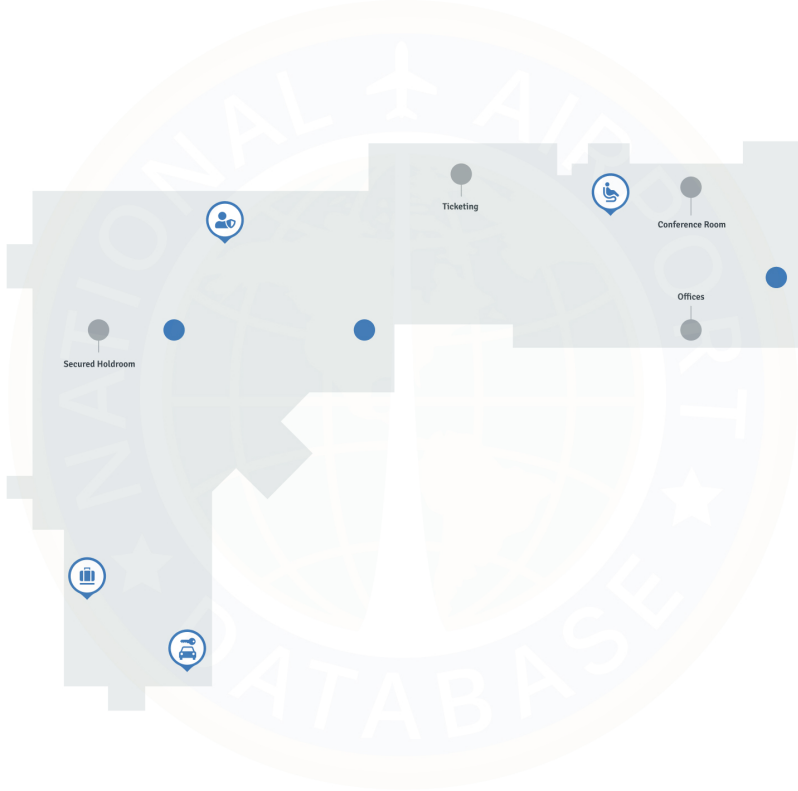

Friedman Memorial Airport SUN | Terminal

Friedman Memorial Airport - Terminal

Map Legend

- Airport Services
- Restroom
- Security
- Baggage Claim
- Rental Car
- Lounges