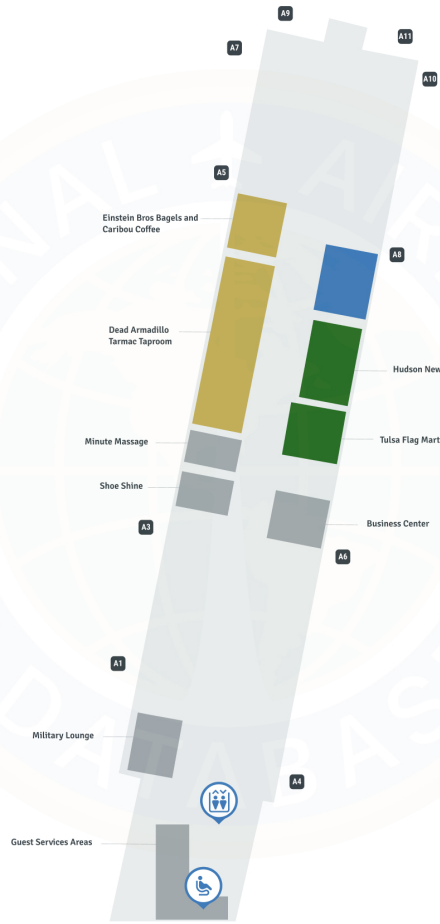

# Tulsa Airport TUL | Concourse C

## Tulsa International Airport - Concourse C

### Map Legend

- Airport Services
- Shopping
- Dining
- Restrooms
- Terminal Waiting Area
- Elevator
- Gates