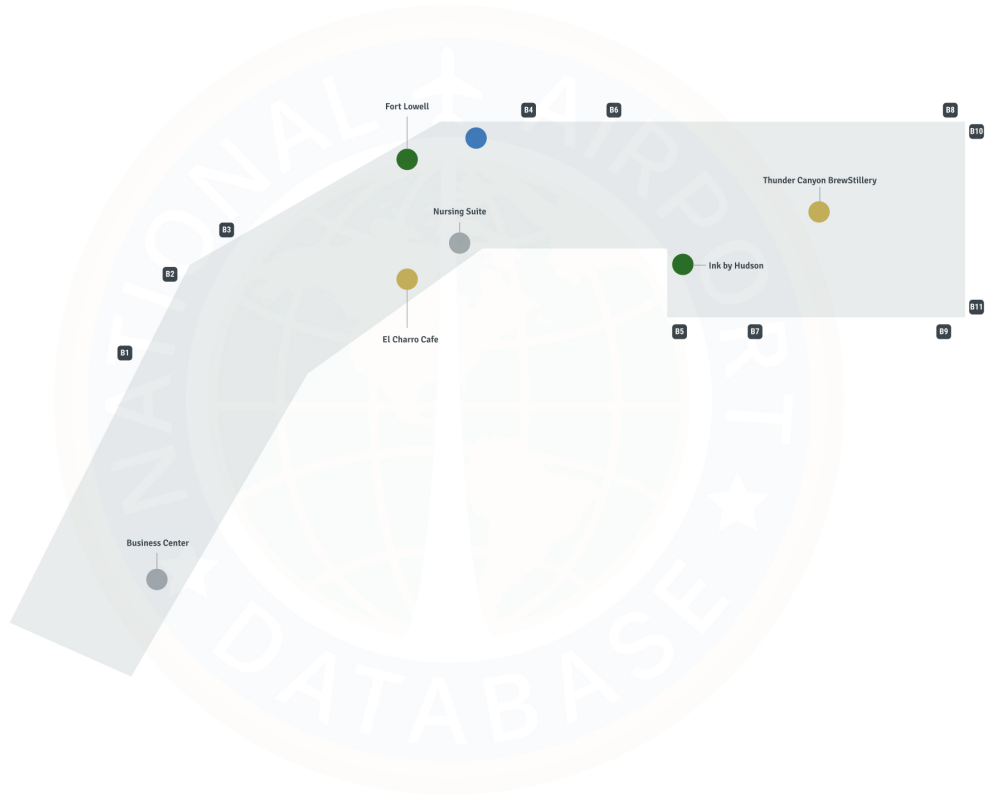

Tucson Airport TUS | Concourse B

Tucson International Airport - Concourse B

Map Legend

- Airport Services
- Restroom
- Dining
- Shopping
- Gates