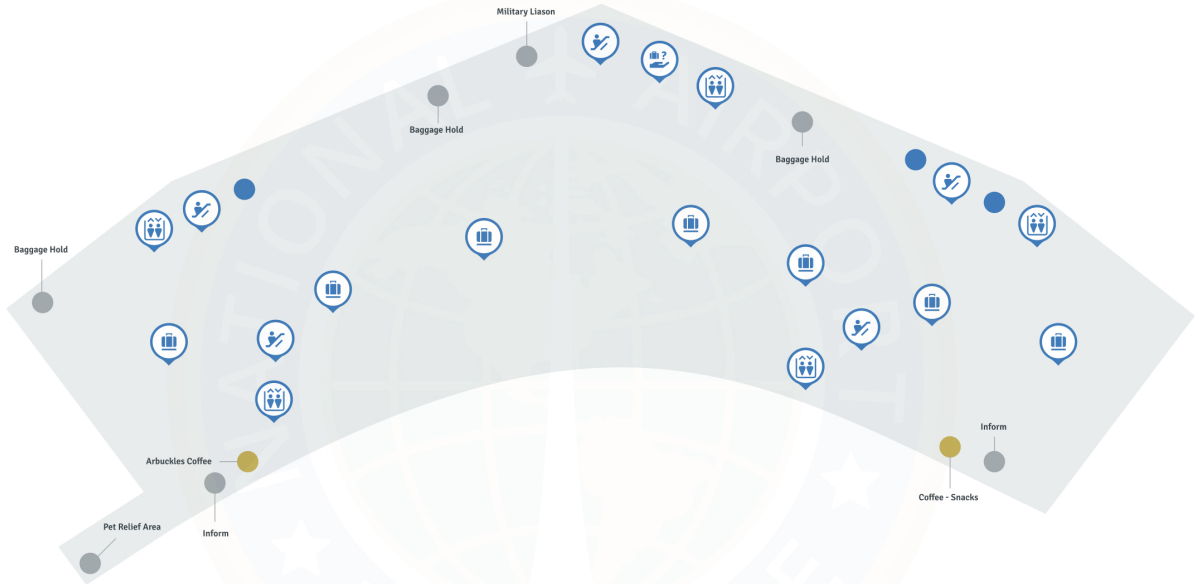

Tucson Airport TUS | Terminal

Tucson International Airport - Baggage Level

Map Legend

-  Airport Services
-  Restroom
-  Dining
-  Lost & Found
-  Baggage Claim
-  Escalator
-  Elevator

Tucson International Airport - Ticketing Level

Map Legend

- Airport Services
- Restroom
- Dining
- Shopping
- ⬆ Elevator
- ⬆ Escalator

Tucson International Airport - Third Level

Map Legend

- Airport Services
- 🚶 Elevator
- 🚶 Escalator