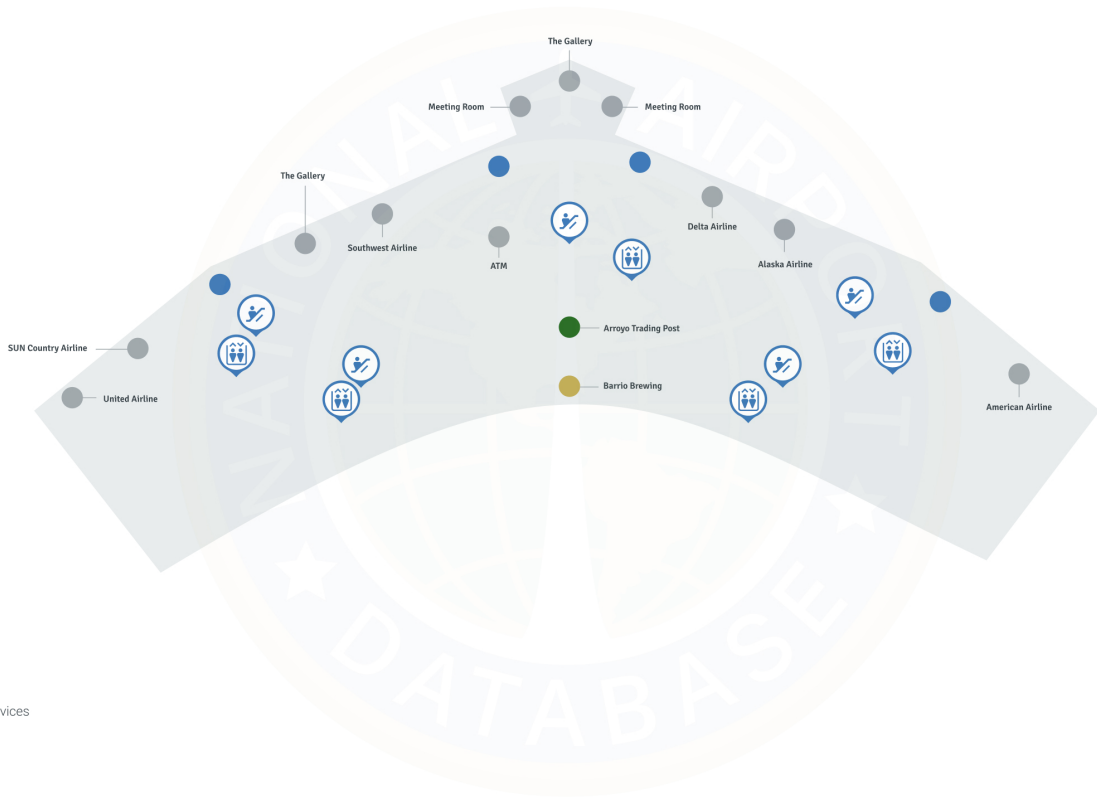

Tucson Airport TUS | Terminal

Tucson International Airport - Baggage Level

Map Legend

-  Airport Services
-  Restroom
-  Dining
-  Lost & Found
-  Baggage Claim
-  Escalator
-  Elevator

Tucson International Airport - Ticketing Level

Map Legend

- Airport Services
- Restroom
- Dining
- Shopping
- ⬆ Elevator
- ⬆ Escalator

Tucson International Airport - Third Level

Map Legend

- Airport Services
- 🚶 Elevator
- 🚶 Escalator