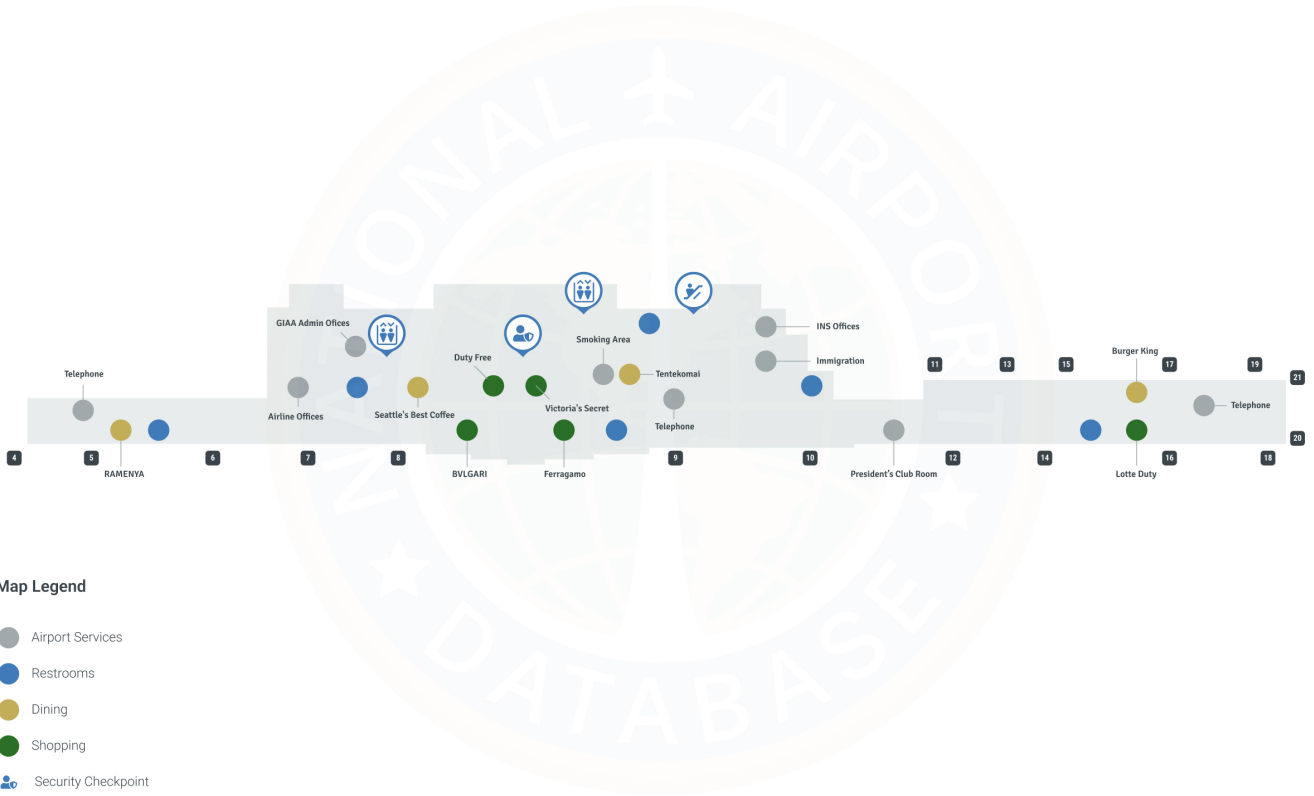

Guam Airport GUM | Terminal

Guam International Airport - Concourse Level

Map Legend

- Airport Services
- Restrooms
- Dining
- Shopping
- Security Checkpoint
- Elevator
- Escalator
- Gates