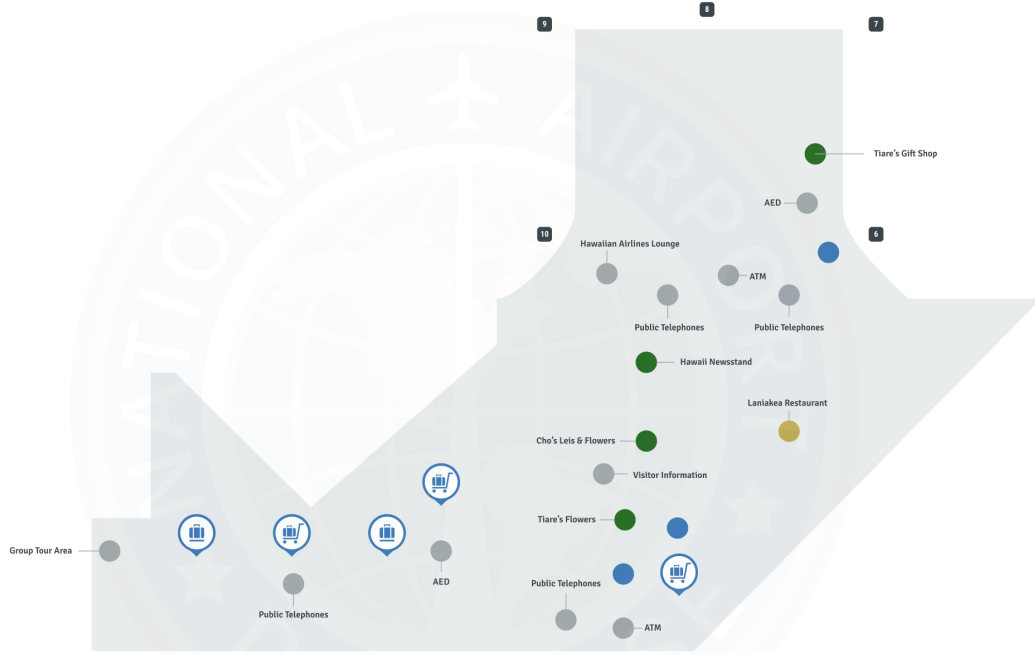

Kona Airport at Keahole KOA | Terminal 2

Ellison Onizuka Kona International at Keahole Airport - Terminal 2

Map Legend

- Airport Services
- Restroom
- Dining
- Shopping
- Baggage Claim
- Smarte Carte
- Gates

Airport Guide © 2024 All Rights Reserved.