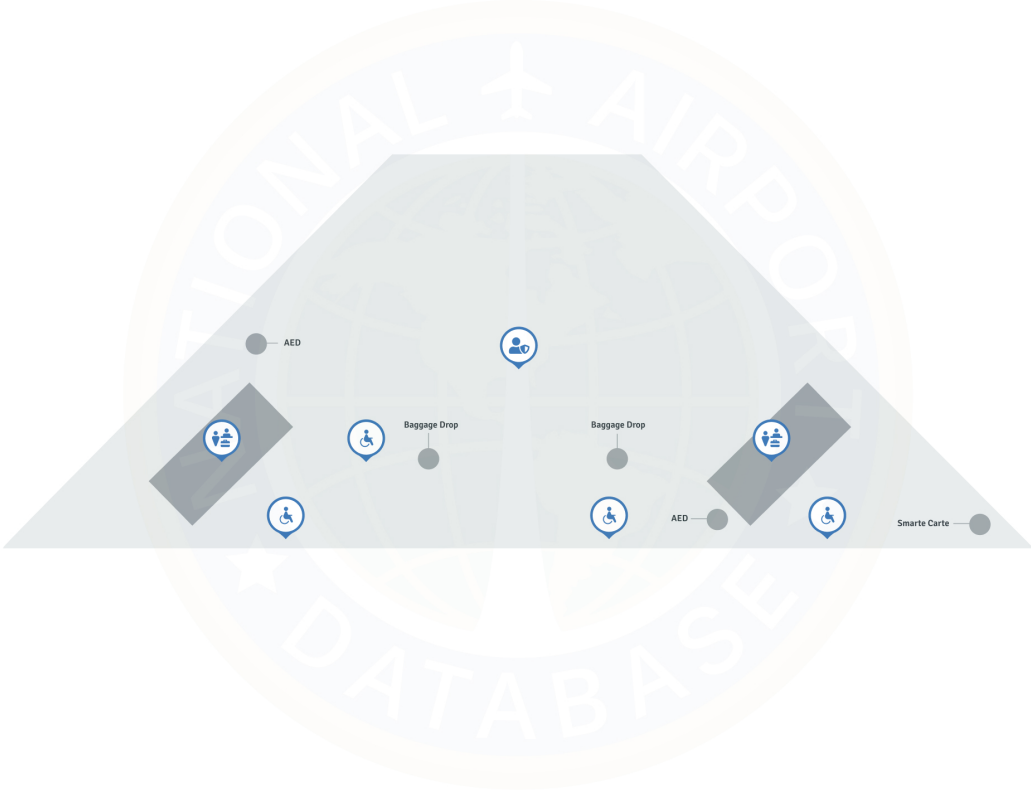

Kona Airport at Keahole KOA | Baggage Bulding

Ellison Onizuka Kona International at Keahole Airport - Baggage Bulding

Map Legend

- Airport Services
- 👤 Security Checkpoint
- 🧑‍✈️ Ticketing - Check In
- ♿ Wheelchairs