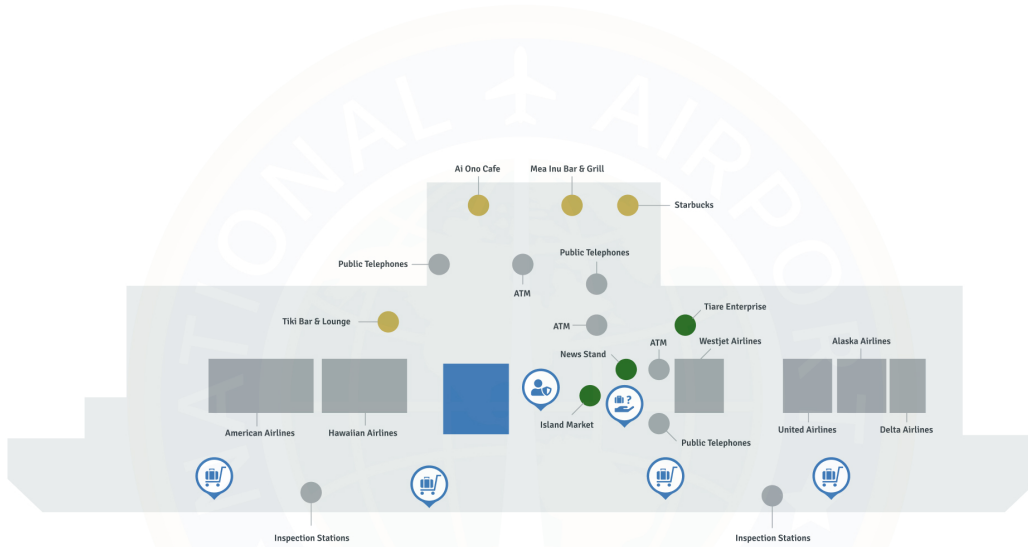

Lihue Airport LIH | Terminal

Lihue Airport - Ticketing Lobby

Map Legend

-  Airport Services
-  Restroom
-  Dining
-  Shopping
-  TSA Security Checkpoint
-  Lost & Found
-  Smarte Carte

Lihue Airport - Gates

Map Legend

- Airport Services
- Dining
- Gates

Lihue Airport - Baggage Claim A

Map Legend

- Airport Services
- Restroom
- TSA Security Checkpoint
- Baggage Claim

Lihue Airport - Baggage Claim B

Map Legend

- Airport Services
- Restroom
- TSA Security Checkpoint
- Baggage Claim