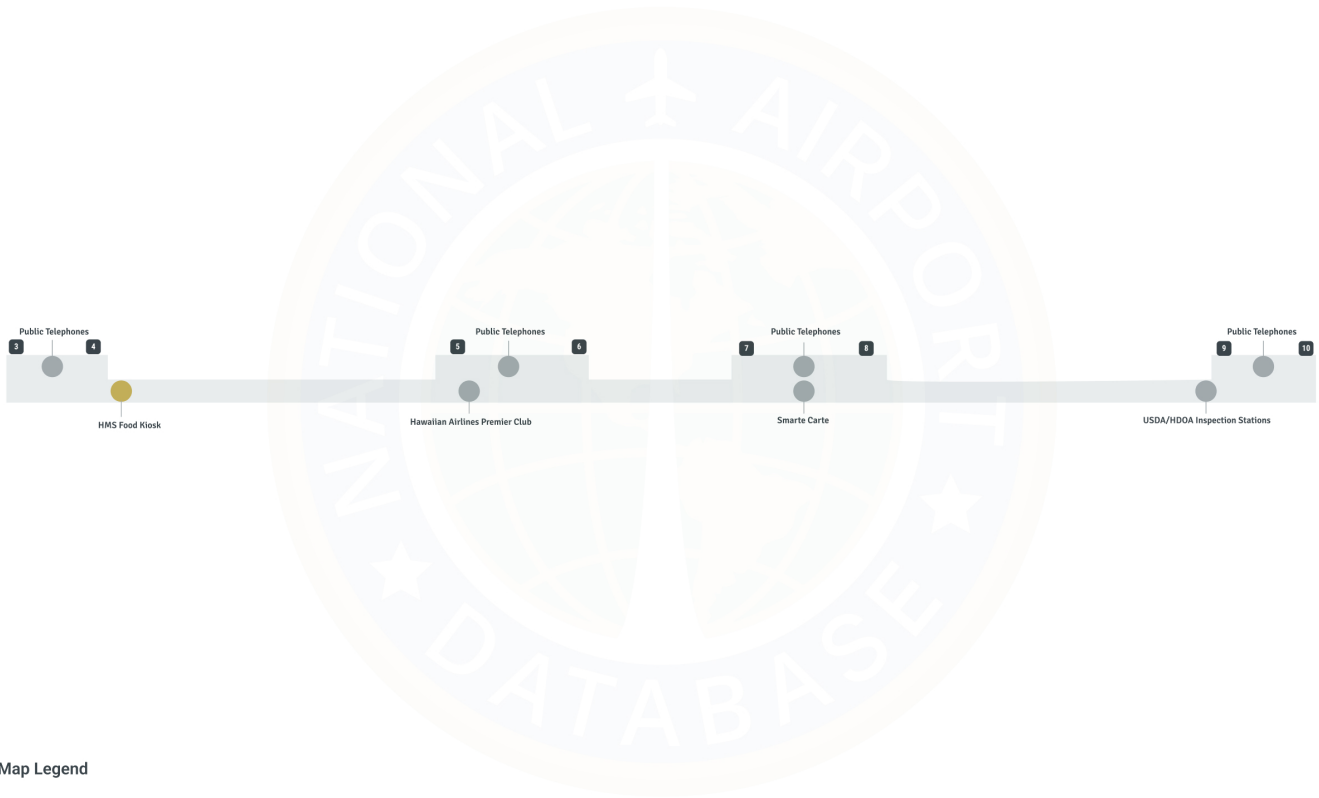

Lihue Airport LIH | Terminal

Lihue Airport - Ticketing Lobby

Map Legend

-  Airport Services
-  Restroom
-  Dining
-  Shopping
-  TSA Security Checkpoint
-  Lost & Found
-  Smarte Carte

Lihue Airport - Gates

Map Legend

- Airport Services
- Dining
- Gates

Lihue Airport - Baggage Claim A

Map Legend

- Airport Services
- Restroom
- TSA Security Checkpoint
- Baggage Claim

Lihue Airport - Baggage Claim B

Map Legend

- Airport Services
- Restroom
- TSA Security Checkpoint
- Baggage Claim