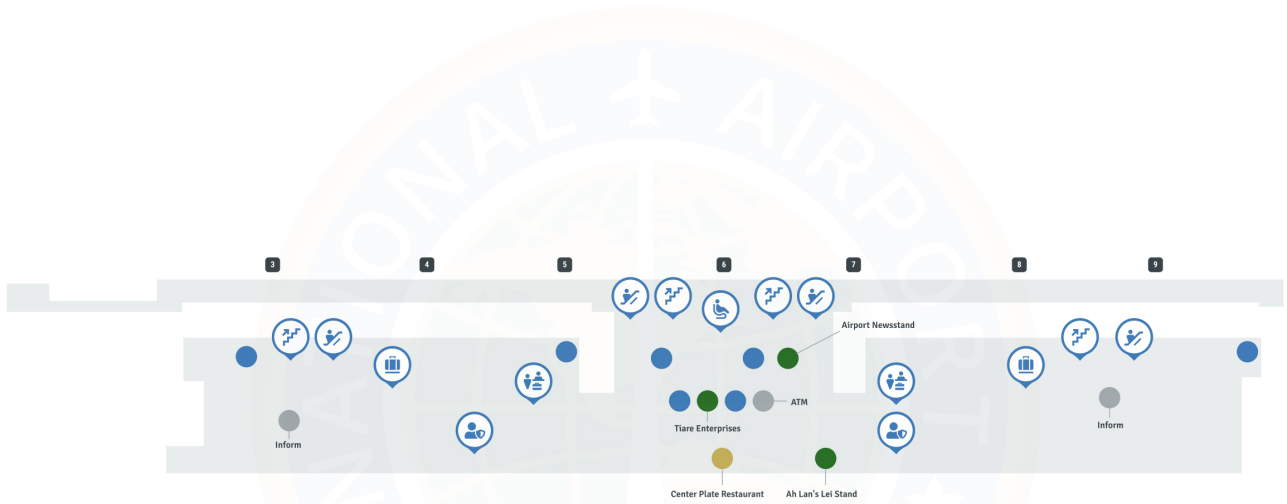

Hilo Airport ITO | Terminal

Hilo International Airport - Terminal

Map Legend

- Airport Services
- Restroom
- Dining
- Shopping
- TSA Security Checkpoint
- Baggage Claim
- Stairs
- Escalator
- Passenger Lounge
- Gates